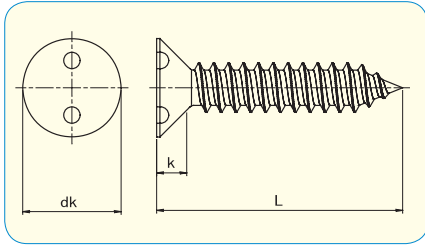

2 HOLE FLAT HEAD TAPPING SCREWS

双孔平头自攻螺钉

- 材 质
不锈钢A2
不锈钢A2 发黑处理
- 螺 纹 部
AB 型

- 因为设计的时候有两个孔，所以可以作为装饰使用。
- 也可以作为木螺钉来使用。

| | 3.5 | 4.2 | 4.8 |
|------|------|------|------|
| dk | 7.09 | 8.44 | 9.78 |
| k | 2.11 | 2.54 | 2.95 |
| 扳手尺寸 | #6 | #8 | #10 |

RoHS指令適合商品

| 尺寸 | | 产品编号 | | 捆包 |
|-----|----------|------------|------------|-----|
| d | L | 不锈钢A2 | 不锈钢发黑处理 | |
| 3.5 | 10 | SP043510 | SP043510BK | 100 |
| | 13 | SP043513 | SP043513BK | 100 |
| | 16 | SP043516 | SP043516BK | 100 |
| | 20 | SP043520 | SP043520BK | 100 |
| | 25 | SP043525 | SP043525BK | 100 |
| | 32 | SP043532 | SP043532BK | 100 |
| | 38 | SP043538 | SP043538BK | 100 |
| 4.2 | 50 | SP043550 | SP043550BK | 100 |
| | 10 | SP044210 | SP044210BK | 100 |
| | 13 | SP044213 | SP044213BK | 100 |
| | 16 | SP044216 | SP044216BK | 100 |
| | 20 | SP044220 | SP044220BK | 100 |
| | 25 | SP044225 | SP044225BK | 100 |
| | 32 | SP044232 | SP044232BK | 100 |
| 4.8 | 38 | SP044238 | SP044238BK | 100 |
| | 50 | SP044250 | SP044250BK | 100 |
| | 10 | SP044810 | SP044810BK | 100 |
| | 13 | SP044813 | SP044813BK | 100 |
| | 16 | SP044816 | SP044816BK | 100 |
| | 20 | SP044820 | SP044820BK | 100 |
| | 25 | SP044825 | SP044825BK | 100 |
| 32 | SP044832 | SP044832BK | 100 | |
| 38 | SP044838 | SP044838BK | 100 | |
| 50 | SP044850 | SP044850BK | 100 | |
| 63 | SP044863 | SP044863BK | 100 | |